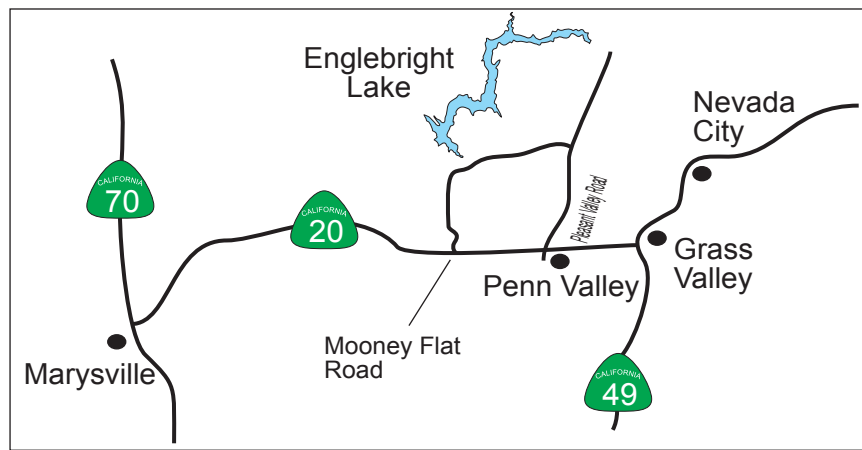

# Englebright Lake

U.S ARMY CORPS OF ENGINEERS

**Map Legend**

- State Park Property
- Corps of Engineers Property
- Private Property
- Trail
- Dirt Road
- Paved Road
- Buoy Lines--No Wake Zone
- Restricted Area No Boats

Learn more about Englebright Lake