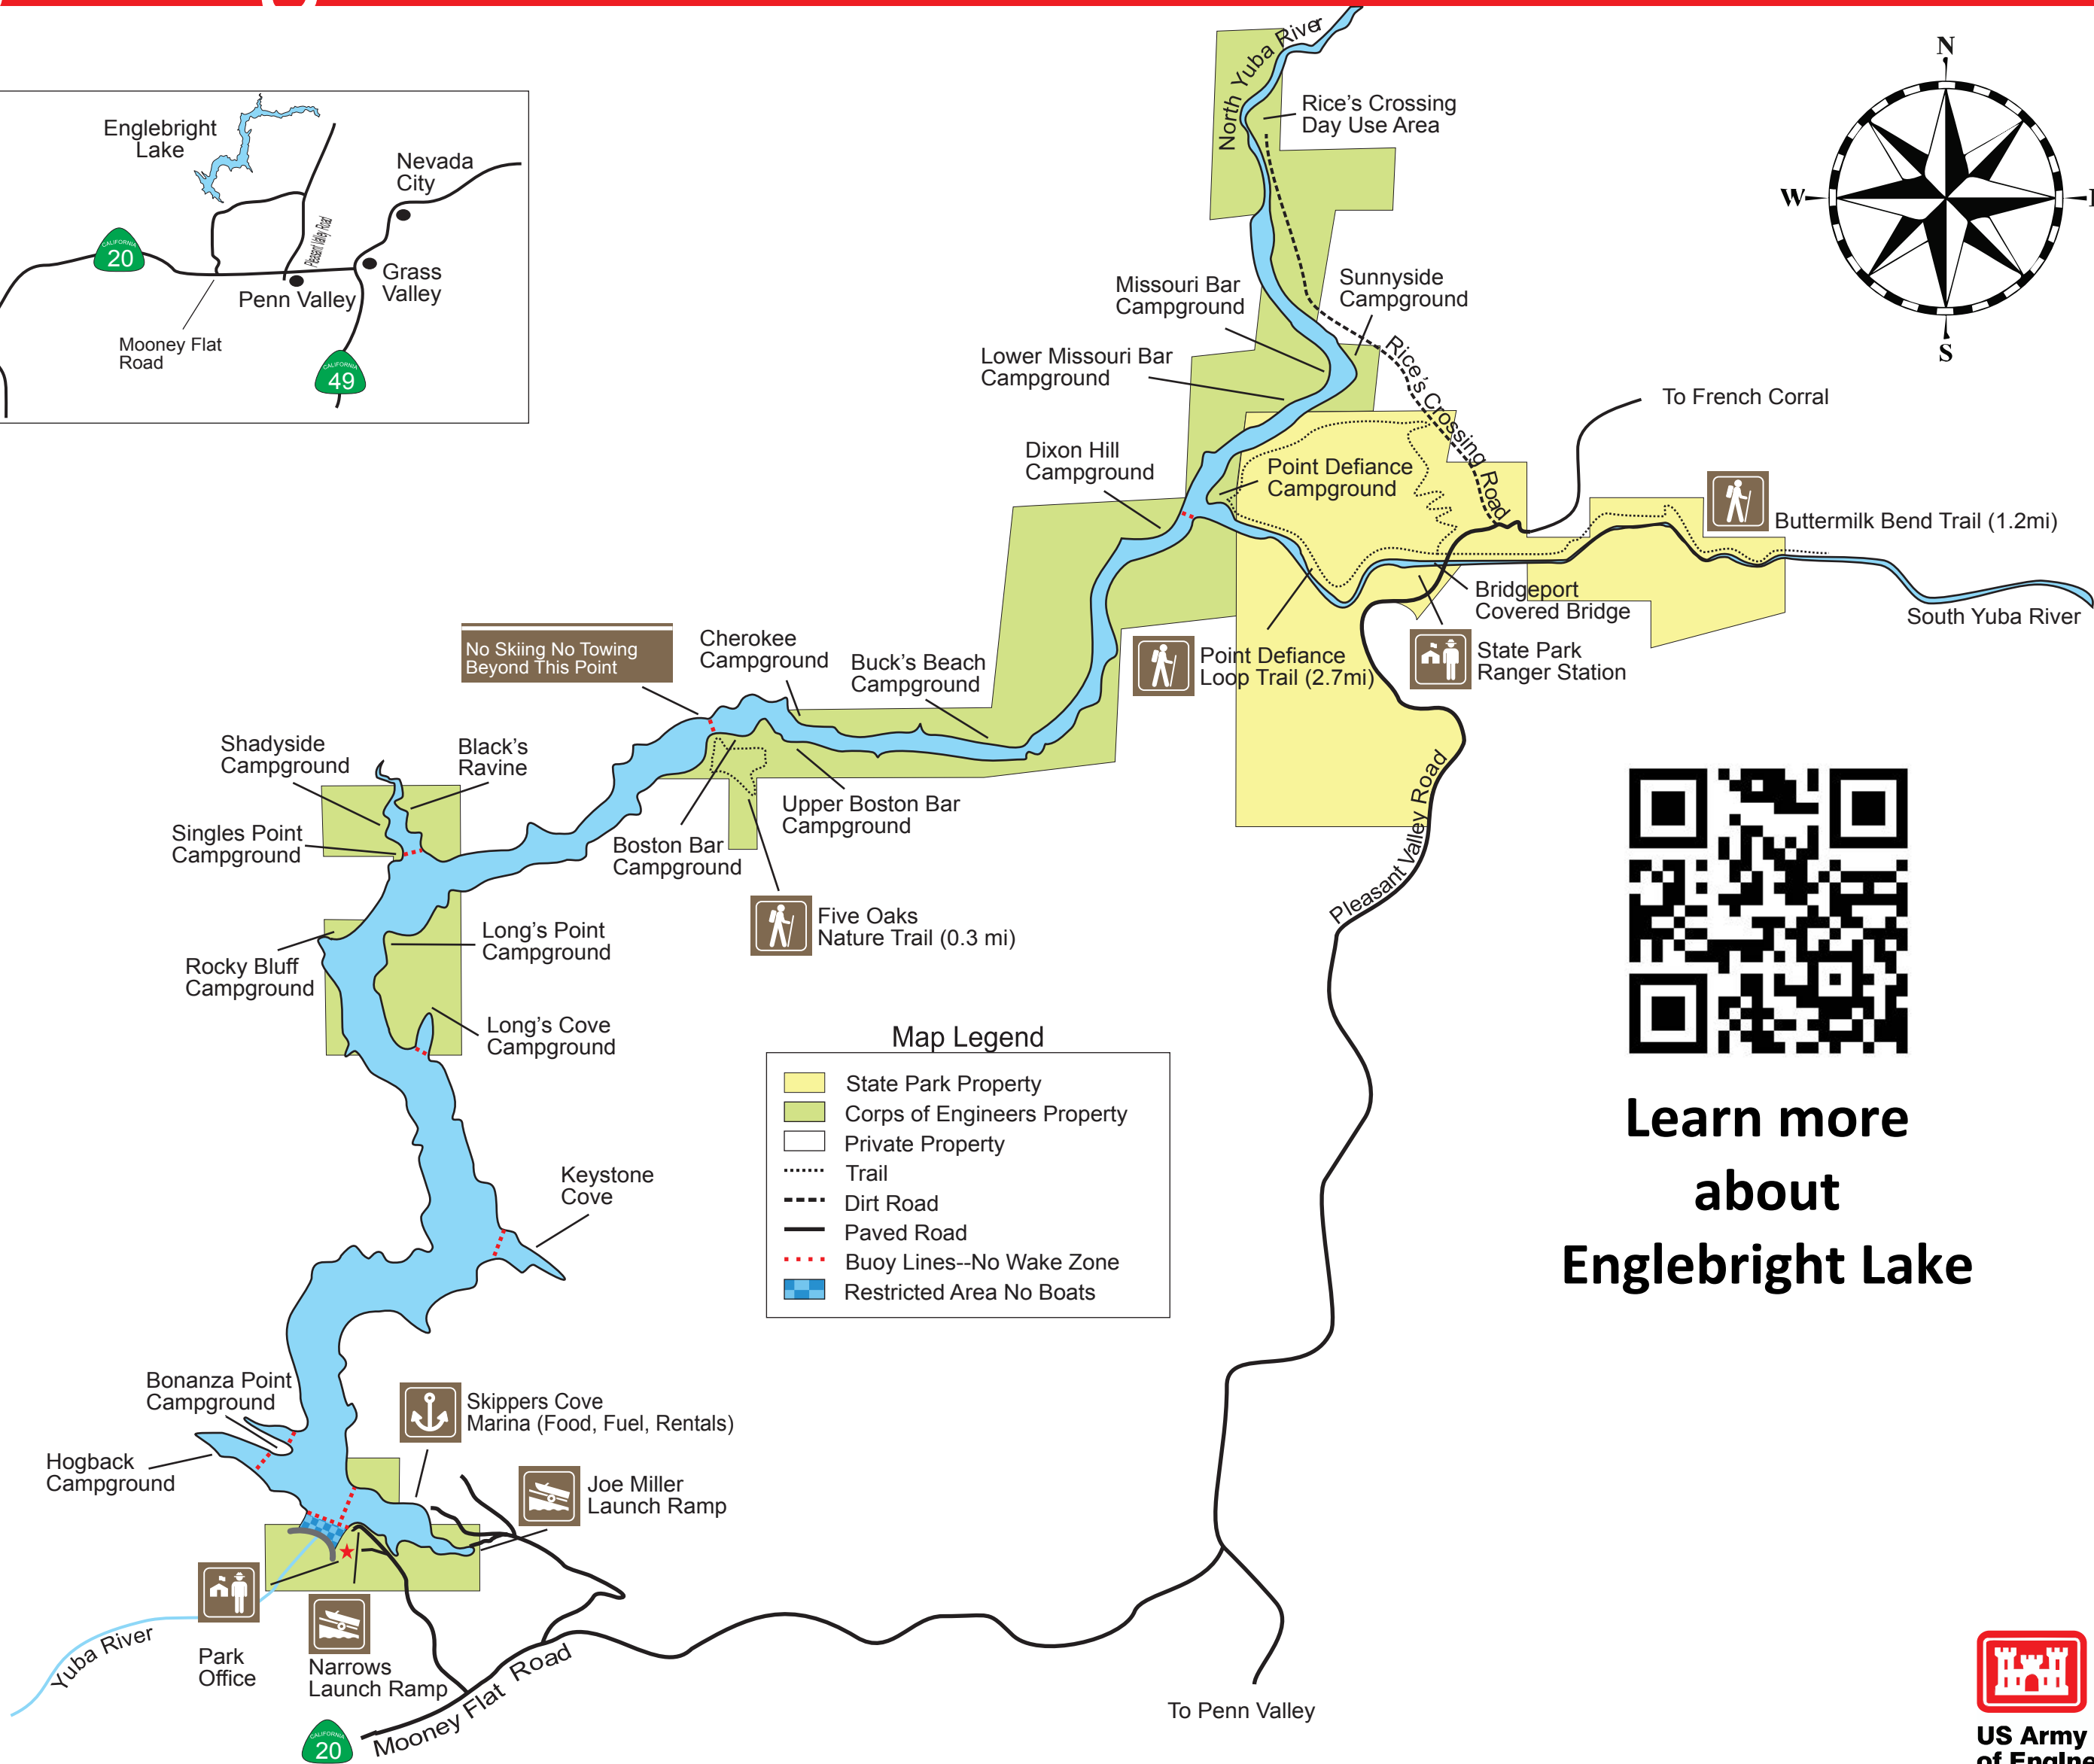

# Englebright Lake

U.S ARMY CORPS OF ENGINEERS

**Map Legend**

- State Park Property
- Corps of Engineers Property
- Private Property
- Trail
- Dirt Road
- Paved Road
- Buoy Lines--No Wake Zone
- Restricted Area No Boats

Learn more about Englebright Lake